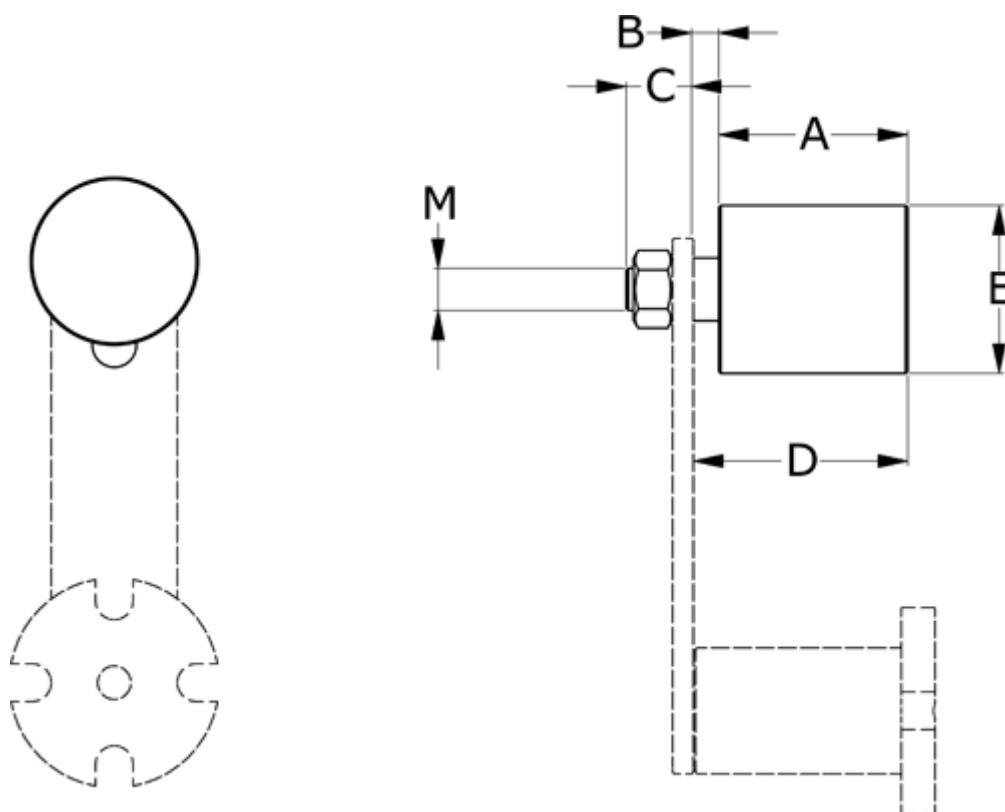

# Data Sheet

Article number: 670590

Description: Roller DP 90  
plastic Ø90 B135, Temp. -20 to +70 gr.

## Measures

A = 135

B = 7

C = 27

D = 142

E = 90

For tightener = CE 45, CEZ 45,

M = M20